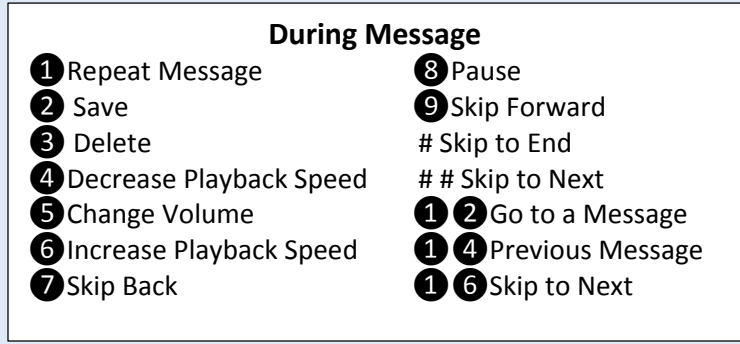

## Retrieve Messages

After you press 5 to Forward a Message press ## to enter an extension